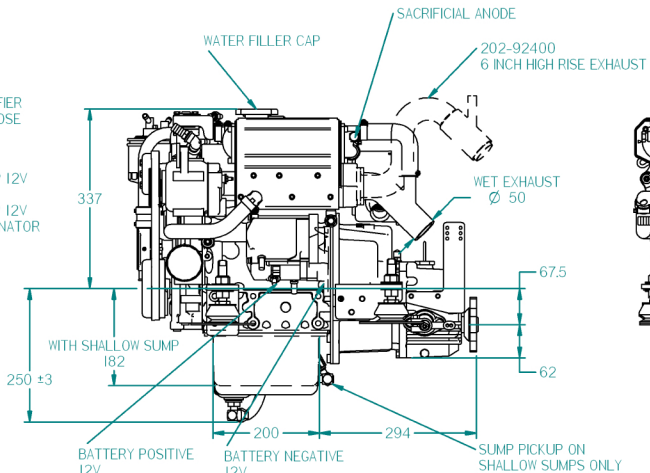

FLEXIBLE COUPLING DETAILS

REV	DESCRIPTION	DATE	APP'D	DRAWN
01				

NOTES

DIMENSIONS IN MM (INCH) DO NOT SCALE

PART FILE NAME: 100-99610 04 BD722 HE TMC40.asm

TITLE:

BETA 20 HEAT EXCHANGE TMC40 GEARBOX

BETA MARINE

TEL: (01452) 723492 FAX: (01452) 729916

DRAWN BY: TW SIZE A4 DWG NO: 100-99610 REV 04

CHECKED BY: LT SCALE NTS PAGE 1 of 1 DATE 17/01/2011