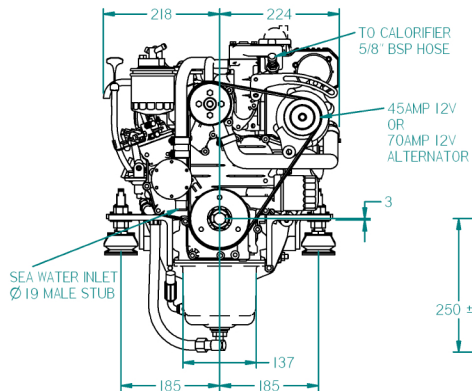

FLEXIBLE COUPLING DETAILS

REV	DESCRIPTION	DATE	APP'D	DRAWN
01				

NOTES

DIMENSIONS IN MM (INCH) DO NOT SCALE

PART FILE NAME: 100-99610 04 BD722 HE TMC40.asm

TITLE:

BETA 20 HEAT EXCHANGE TMC40 GEARBOX

BETA MARINE

TEL: (01452) 723492 FAX: (01452) 729916

DRAWN BY: TW SIZE A4 DWG NO: 100-99610 REV 04

CHECKED BY: LT SCALE NTS PAGE 1 of 1 DATE 17/01/2011