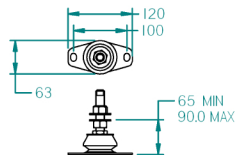

FLEXIBLE MOUNT DETAILS