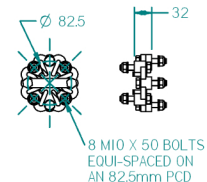

FLEXIBLE COUPLING DETAILS

REV	DESCRIPTION	DATE	APP'D	DRAWN
01				

NOTES

DIMENSIONS IN MM (INCH) DO NOT SCALE

PART FILE NAME: 100-99610 04 BD722 HE TMC40.asm

TITLE:

BETA 20 HEAT EXCHANGE TMC40 GEARBOX

BETA MARINE

TEL: (01452) 723492 FAX: (01452) 729916

DRAWN BY: TW SIZE A4 DWG NO: 100-99610 REV 04

CHECKED BY: LT SCALE NTS PAGE 1 of 1 DATE 17/01/2011