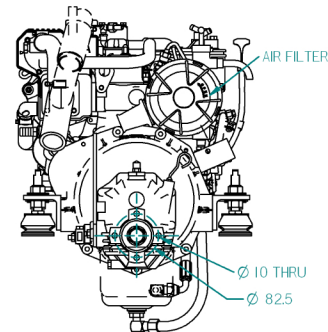

FLEXIBLE COUPLING DETAILS

REV	DESCRIPTION	DATE	APP'D	DRAWN
01				

NOTES

DIMENSIONS IN MM (INCH) DO NOT SCALE

PART FILE NAME: 100-99610 04 BD722 HE TMC40.asm

TITLE:

BETA 20 HEAT EXCHANGE TMC40 GEARBOX

BETA MARINE

TEL: (01452) 723492 FAX: (01452) 729916

DRAWN BY: TW SIZE A4 DWG NO: 100-99610 REV 04

CHECKED BY: LT SCALE NTS PAGE 1 of 1 DATE 17/01/2011