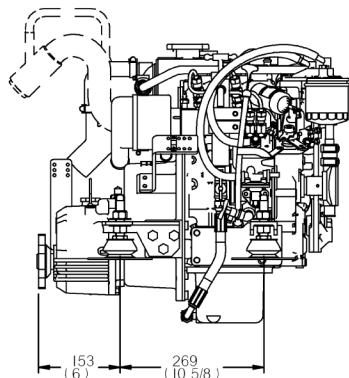

GEARBOX OUTPUT

REV	DESCRIPTION	DATE	APP'D	DRAWN
01	FUEL FILTER, HE. TANK AND AIR FILTER	01/10/01	LT	TW
02	CALORIFIERS AND TIER2 CLOSED BREATHER	27/03/07	LT	TW

NOTES Measurements are in: mm (Inch to the closest 1/16)

TITLE BETA 14 HEAT EXCHANGE TMC40
ATOMIC FEET

DIMENSIONS IN MM (INCH)
 DO NOT SCALE

BETA MARINE LTD.
 DAVY WAY,
 WATERWELLS,
 QUEDSELEY,
 GLOUCESTER, GL2 3AD, UK

DRAWN BY: TW	SIZE A4	DWG NO. 100-01973	REV 02
CHECKED BY: LT	SCALE NTS	PAGE 1 of 1	DATE 05/10/2007