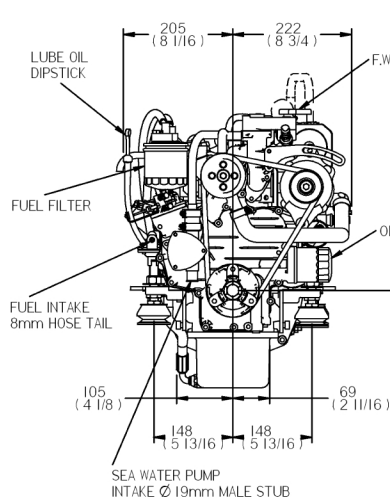

GEARBOX OUTPUT

REV	DESCRIPTION	DATE	APP'D	DRAWN
01	FUEL FILTER, HE. TANK AND AIR FILTER	01/10/01	LT	TW
02	CALORIFIERS AND TIER2 CLOSED BREATHER	27/03/07	LT	TW

NOTES Measurements are in: mm (Inch to the closest 1/16)

TITLE BETA 14 HEAT EXCHANGE TMC40
ATOMIC FEET

DIMENSIONS IN MM (INCH)
 DO NOT SCALE

BETA MARINE LTD.
 DAVY WAY,
 WATERWELLS,
 QUEDSELEY,
 GLOUCESTER, GL2 3AD, UK

DRAWN BY: TW	SIZE A4	DWG NO. 100-01973	REV 02
CHECKED BY: LT	SCALE NTS	PAGE 1 of 1	DATE 05/10/2007