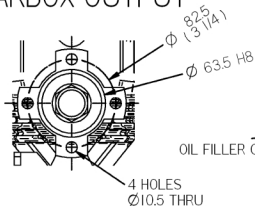

GEARBOX OUTPUT

REV	DESCRIPTION	DATE	APP'D	DRAWN
01	FUEL FILTER, HE. TANK AND AIR FILTER	01/10/01	LT	TW
02	CALORIFIERS AND TIER2 CLOSED BREATHER	27/03/07	LT	TW

NOTES Measurements are in: mm (Inch to the closest 1/16)

TITLE BETA 14 HEAT EXCHANGE TMC40
ATOMIC FEET

DIMENSIONS IN MM (INCH)
 DO NOT SCALE

BETA MARINE LTD.
 DAVY WAY,
 WATERWELLS,
 QUEDSELEY,
 GLOUCESTER, GL2 3AD, UK

DRAWN BY: TW	SIZE A4	DWG NO. 100-01973	REV 02
CHECKED BY: LT	SCALE NTS	PAGE 1 of 1	DATE 05/10/2007