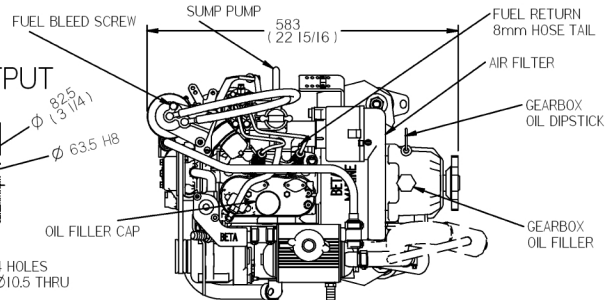

GEARBOX OUTPUT

REV	DESCRIPTION	DATE	APP'D	DRAWN
01	FUEL FILTER, HE. TANK AND AIR FILTER	01/10/01	LT	TW
02	CALORIFIERS AND TIER2 CLOSED BREATHER	27/03/07	LT	TW

NOTES Measurements are in: mm (Inch to the closest 1/16)

TITLE BETA 14 HEAT EXCHANGE TMC40
ATOMIC FEET

DIMENSIONS IN MM (INCH)
 DO NOT SCALE

BETA MARINE LTD.
 DAVY WAY,
 WATERWELLS,
 QUEDSELEY,
 GLOUCESTER, GL2 3AD, UK

DRAWN BY: TW	SIZE A4	DWG NO. 100-01973	REV 02
CHECKED BY: LT	SCALE NTS	PAGE 1 of 1	DATE 05/10/2007