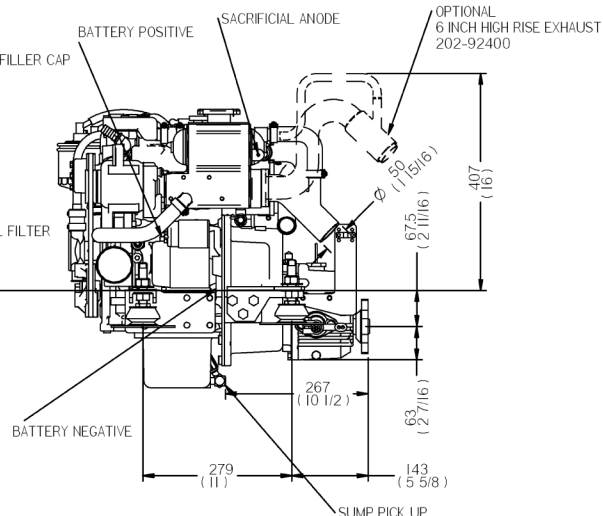

GEARBOX OUTPUT

REV	DESCRIPTION	DATE	APP'D	DRAWN
01	FUEL FILTER, HE. TANK AND AIR FILTER	01/10/01	LT	TW
02	CALORIFIERS AND TIER2 CLOSED BREATHER	27/03/07	LT	TW

NOTES Measurements are in: mm (Inch to the closest 1/16)

TITLE BETA 14 HEAT EXCHANGE TMC40
ATOMIC FEET

DIMENSIONS IN MM (INCH)
 DO NOT SCALE

BETA MARINE LTD.
 DAVY WAY,
 WATERWELLS,
 QUEDSELEY,
 GLOUCESTER, GL2 3AD, UK

DRAWN BY: TW	SIZE A4	DWG NO. 100-01973	REV 02
CHECKED BY: LT	SCALE NTS	PAGE 1 of 1	DATE 05/10/2007