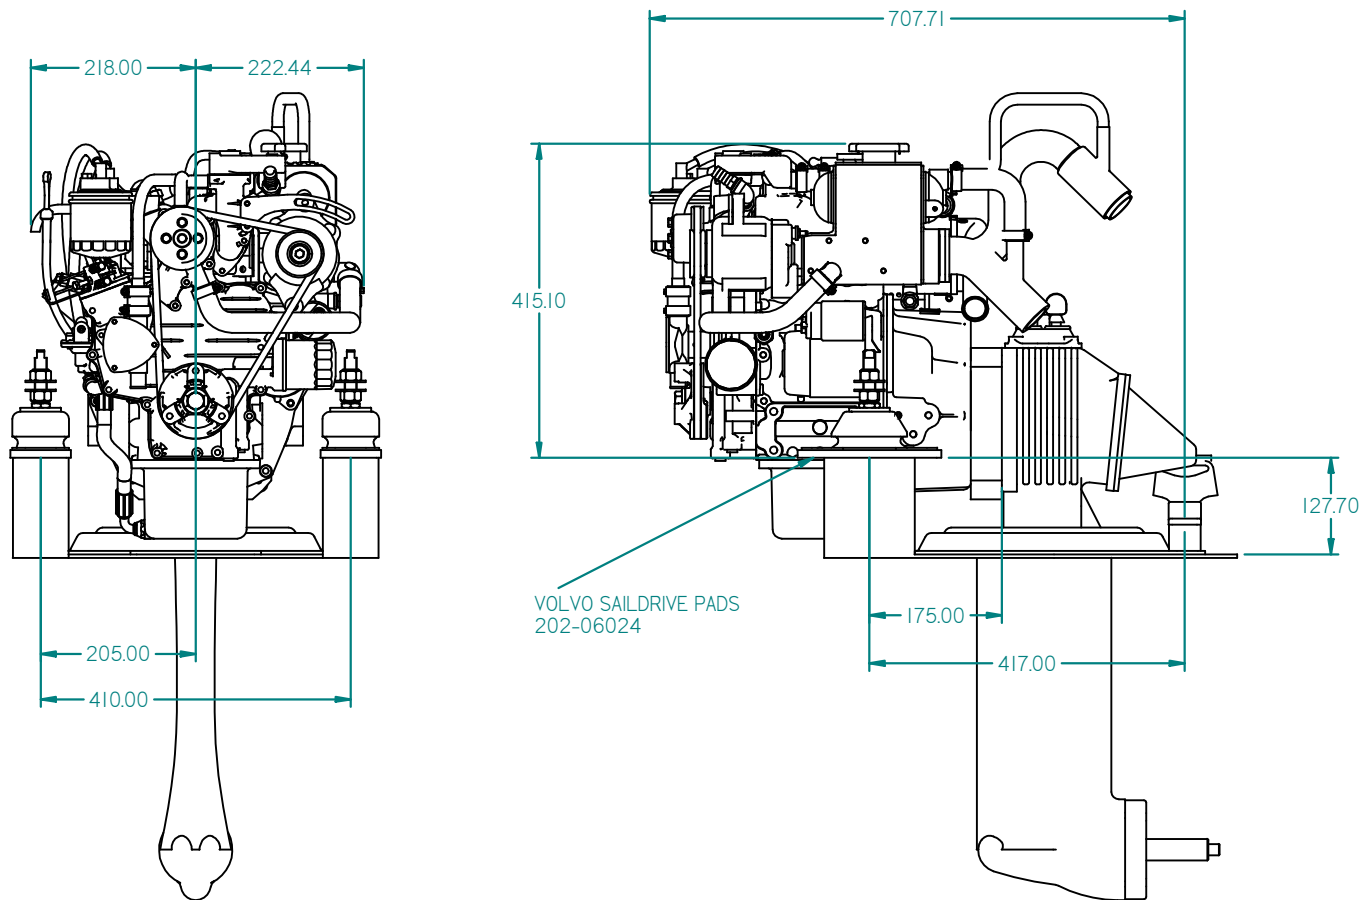

THE CUSTOMER MUST APPROVE THIS DRAWING BEFORE BETA MAKE THE SPECIAL FEET. PLEASE SIGN AND FAX/POST BACK.

REV	DESCRIPTION	DATE	APP'D	DRAWN

THESE DIMENSIONS ARE CURRENT  
APPROVED SIGNATURE: \_\_\_\_\_

DIMENSIONS IN MM (INCH) DO NOT SCALE PART FILE NAME: 100-08719 BETA14 VOLVO 120S 2001 SAILDRIVE.asm

**BETA MARINE**  
 BETA MARINE LTD,  
 DAVY WAY,  
 WATERWELLS,  
 QUEDGELEY,  
 GLOUCESTER. GL2 2AD, UK  
 TEL: (01453) 835282 FAX: (01453) 835284

CUSTOMER:  
ENGINE DETAILS

**BETA14 VOLVO 120S SAILDRIVE  
2001 REPLACEMENT**

DRAWN BY:- TW	SIZE A4	DWG NO. 100-08719	REV 00
CHECKED BY:- LT	SCALE NTS	PAGE 1 of 1	DATE 12/08/2009