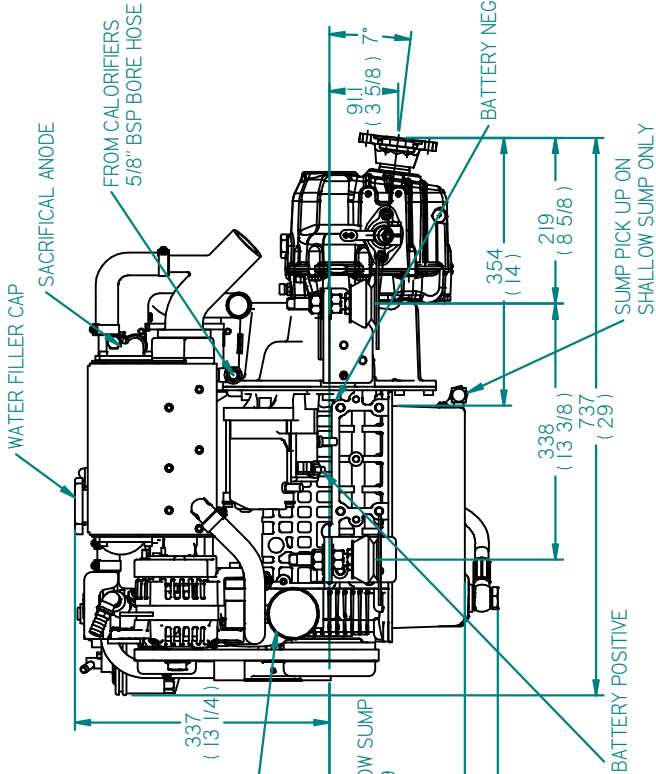

### GEARBOX FLANGE

TO CALORIFIERS  
5/8" BSP BORE HOSE

REV	DESCRIPTION	DATE	APPD	DRAWN	NOTES
01					

TITLE:

## BETA 25 HEAT EXCHANGE TMC60A GEARBOX

DIMENSIONS IN MM (INCH)  
DO NOT SCALE

PART FILE NAME: BETA25 HE TMC60A 100-09200.asm

**BETA MARINE**  
BETA MARINE LTD.  
DAYWAY  
WATERWELLS,  
QUEDGELEY,  
GLOUCESTER, GL2 2AD, UK

DRAWN BY: TW

DWG NO: 100-09200

REV 00

CHECKED BY: LT

SCALE NTS

PAGE 1 of 1

DATE 07/04/2011

TEL: (01452) 723492 FAX: (01452) 728916