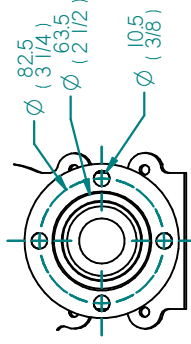

### GEARBOX FLANGE

TO CALORIFIERS  
5/8" BSP BORE HOSE

REV	DESCRIPTION	DATE	APPD	DRAWN	NOTES
01					

TITLE:

## BETA 25 HEAT EXCHANGE TMC60A GEARBOX

DIMENSIONS IN MM (INCH)  
DO NOT SCALE

PART FILE NAME: BETA25 HE TMC60A 100-09200.asm

**BETA MARINE**  
BETA MARINE LTD.  
DAYWAY  
WATERWELLS,  
QUEDGELEY,  
GLOUCESTER, GL2 2AD, UK

DRAWN BY: TW

DWG NO: 100-09200

REV 00

CHECKED BY: LT

SCALE NTS

PAGE 1 of 1

DATE 07/04/2011

TEL: (01452) 723492 FAX: (01452) 728916