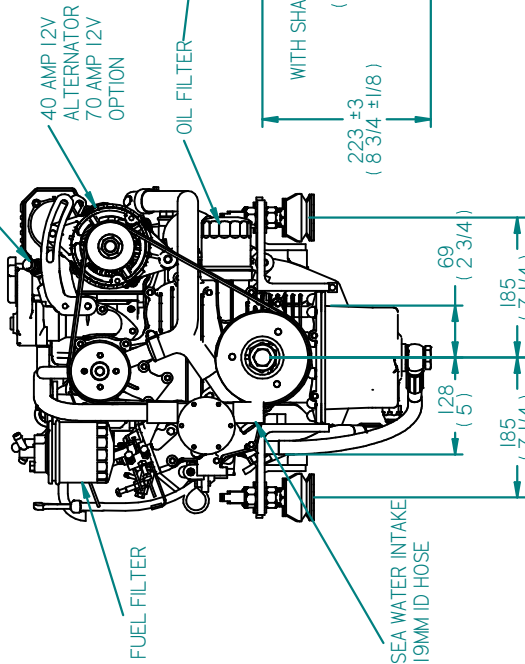

### GEARBOX FLANGE

TO CALORIFIERS  
5/8" BSP BORE HOSE

REV	DESCRIPTION	DATE	APPD	DRAWN	NOTES
01					

TITLE:

## BETA 25 HEAT EXCHANGE TMC60A GEARBOX

DIMENSIONS IN MM (INCH)  
DO NOT SCALE

PART FILE NAME: BETA25 HE TMC60A 100-09200.asm

**BETA MARINE**  
BETA MARINE LTD.  
DAYWAY  
WATERWELLS,  
QUEDGELEY,  
GLOUCESTER, GL2 2AD, UK

DRAWN BY: TW

DWG NO: 100-09200

REV 00

CHECKED BY: LT

SCALE NTS

PAGE 1 of 1

DATE 07/04/2011

TEL: (01452) 723492 FAX: (01452) 728916