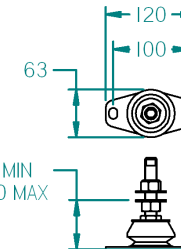

FLEXIBLE MOUNT DETAILS

FLEXIBLE COUPLING DETAILS

REV	DESCRIPTION	DATE	APP'D	DRAWN	NOTES
01					

TITLE: **BETA28 HEAT EXCHANGE TMC 40 GEARBOX**

DIMENSIONS IN MM (INCH) DO NOT SCALE

PART FILE NAME: 100-01939 02 BETA28 (BD1005) HE TMC40.asm