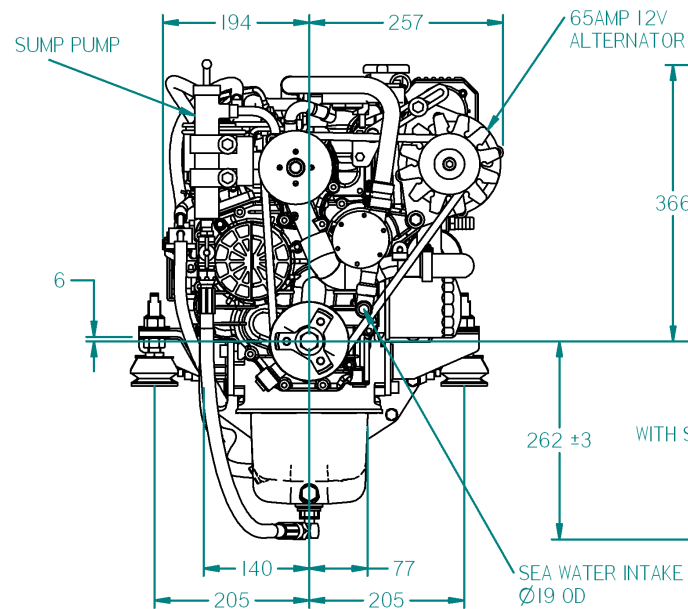

FLEXIBLE MOUNT DETAILS

FLEXIBLE COUPLING DETAILS

REV	DESCRIPTION	DATE	APP'D	DRAWN	NOTES
01					

TITLE: **BETA28 HEAT EXCHANGE TMC 40 GEARBOX**

DIMENSIONS IN MM (INCH) DO NOT SCALE

PART FILE NAME: 100-01939 02 BETA28 (BD1005) HE TMC40.asm