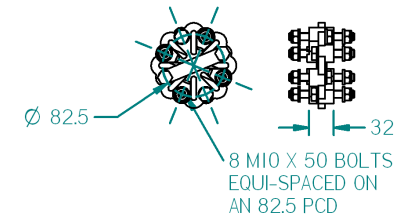

FLEXIBLE MOUNT DETAILS

FLEXIBLE COUPLING DETAILS

REV	DESCRIPTION	DATE	APP'D	DRAWN	NOTES
01					

TITLE: **BETA28 HEAT EXCHANGE TMC 40 GEARBOX**

DIMENSIONS IN MM (INCH) DO NOT SCALE

PART FILE NAME: 100-01939 02 BETA28 (BD1005) HE TMC40.asm