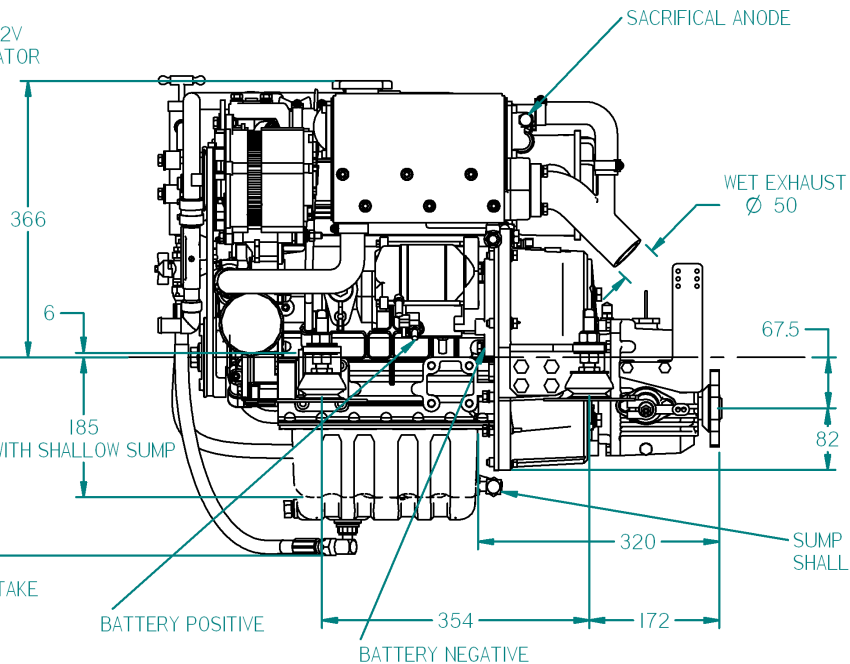

FLEXIBLE MOUNT DETAILS

FLEXIBLE COUPLING DETAILS

REV	DESCRIPTION	DATE	APP'D	DRAWN	NOTES
01					

TITLE: **BETA28 HEAT EXCHANGE TMC 40 GEARBOX**

DIMENSIONS IN MM (INCH) DO NOT SCALE

PART FILE NAME: 100-01939 02 BETA28 (BD1005) HE TMC40.asm