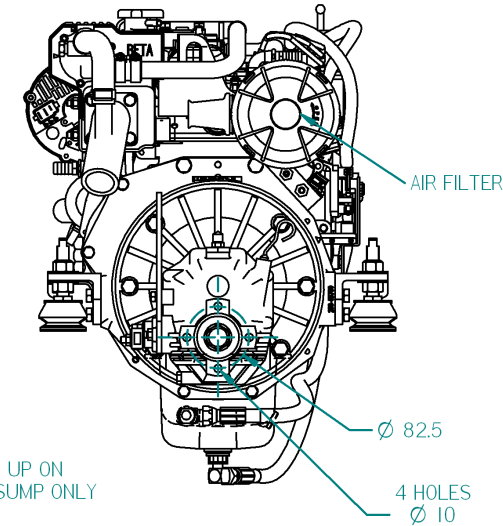

FLEXIBLE MOUNT DETAILS

FLEXIBLE COUPLING DETAILS

REV	DESCRIPTION	DATE	APP'D	DRAWN	NOTES
01					

TITLE: **BETA28 HEAT EXCHANGE TMC 40 GEARBOX**

DIMENSIONS IN MM (INCH) DO NOT SCALE

PART FILE NAME: 100-01939 02 BETA28 (BD1005) HE TMC40.asm